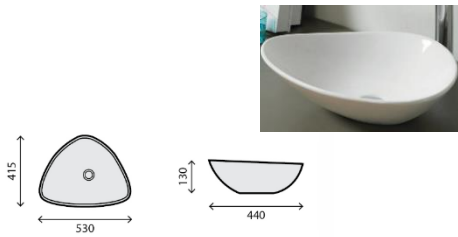

Lavatório Assimétrico Branco | Rubicer

530 x 415mm

RS78015

Quantidade: 8

Material: Cerâmica

Acabamento: Gloss

Monocomando Slim de Lavatório

Marca: Rubicer

Referência::RT8013L

Material: Latão

Acabamento: Cromado

Quantidade: 8